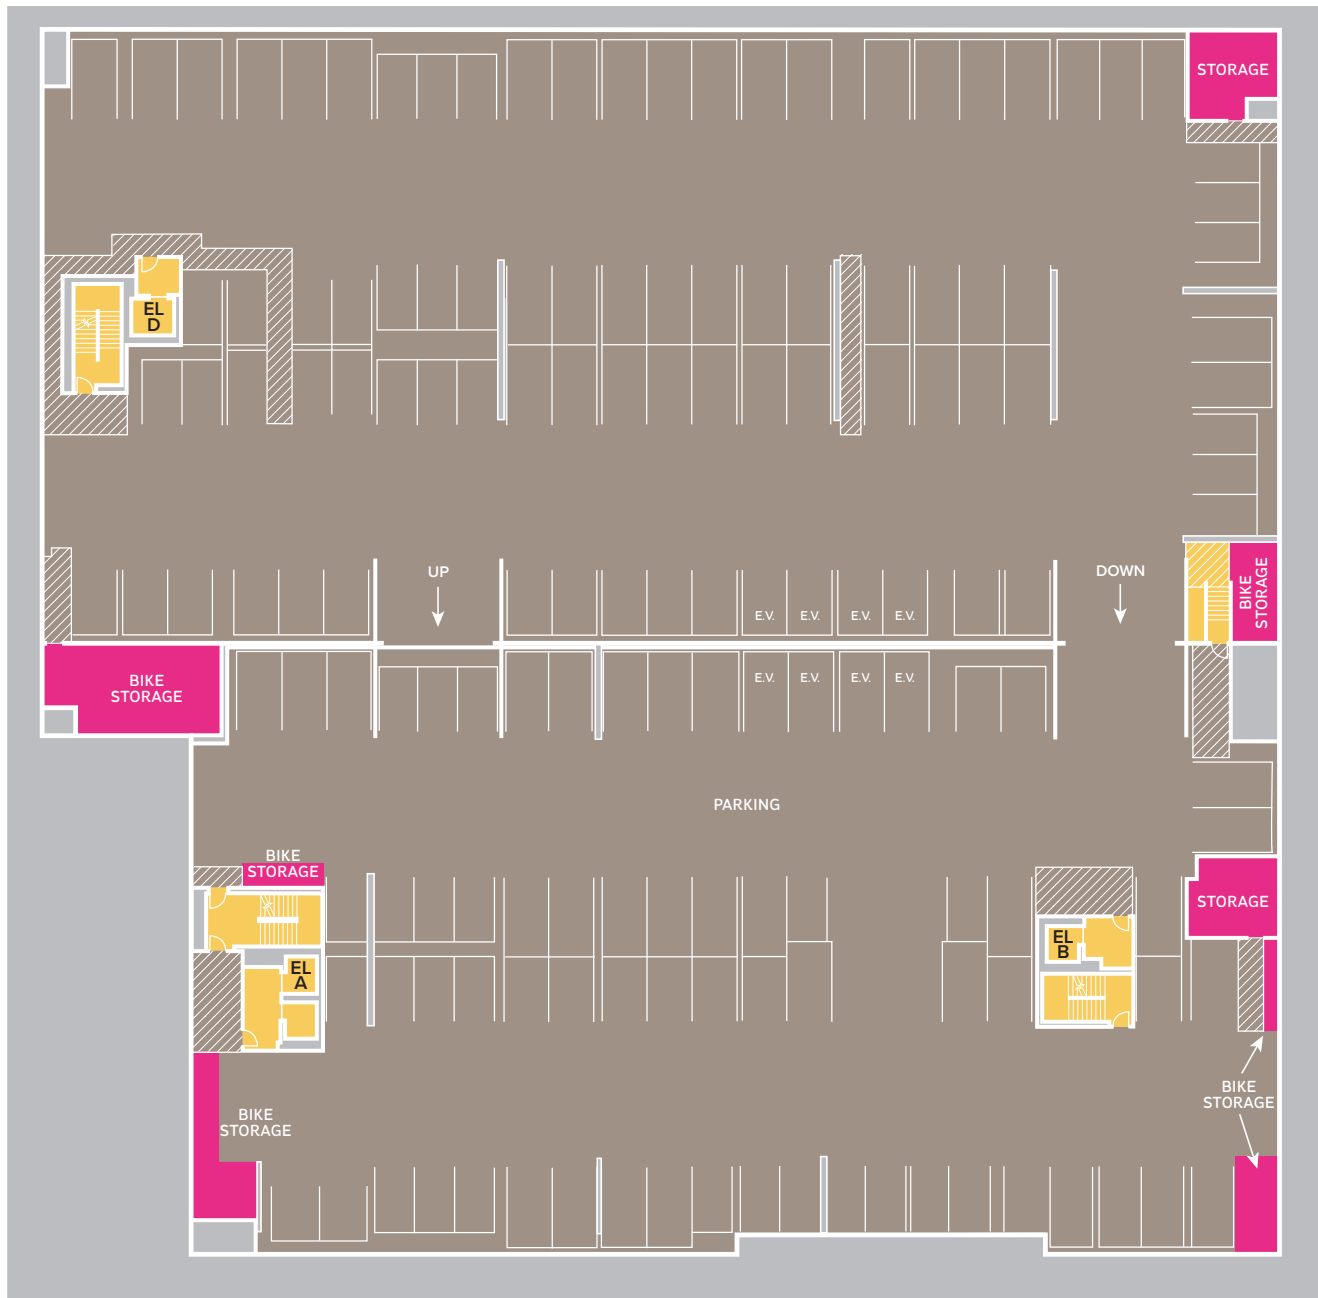

This plan is intended for illustrative purposes only.

PARKING LEVEL

Esterra Park

15301 Turing Street NE • Redmond, WA 98052

We would like to take you on a standard tour route that may include a model apartment and many community amenities. If you wish to alter this route, see a specific apartment or see other community features, we can do so upon request.

This plan is intended for illustrative purposes only.

2ND LEVEL

Esterra Park

15301 Turing Street NE • Redmond, WA 98052

We would like to take you on a standard tour route that may include a model apartment and many community amenities. If you wish to alter this route, see a specific apartment or see other community features, we can do so upon request.