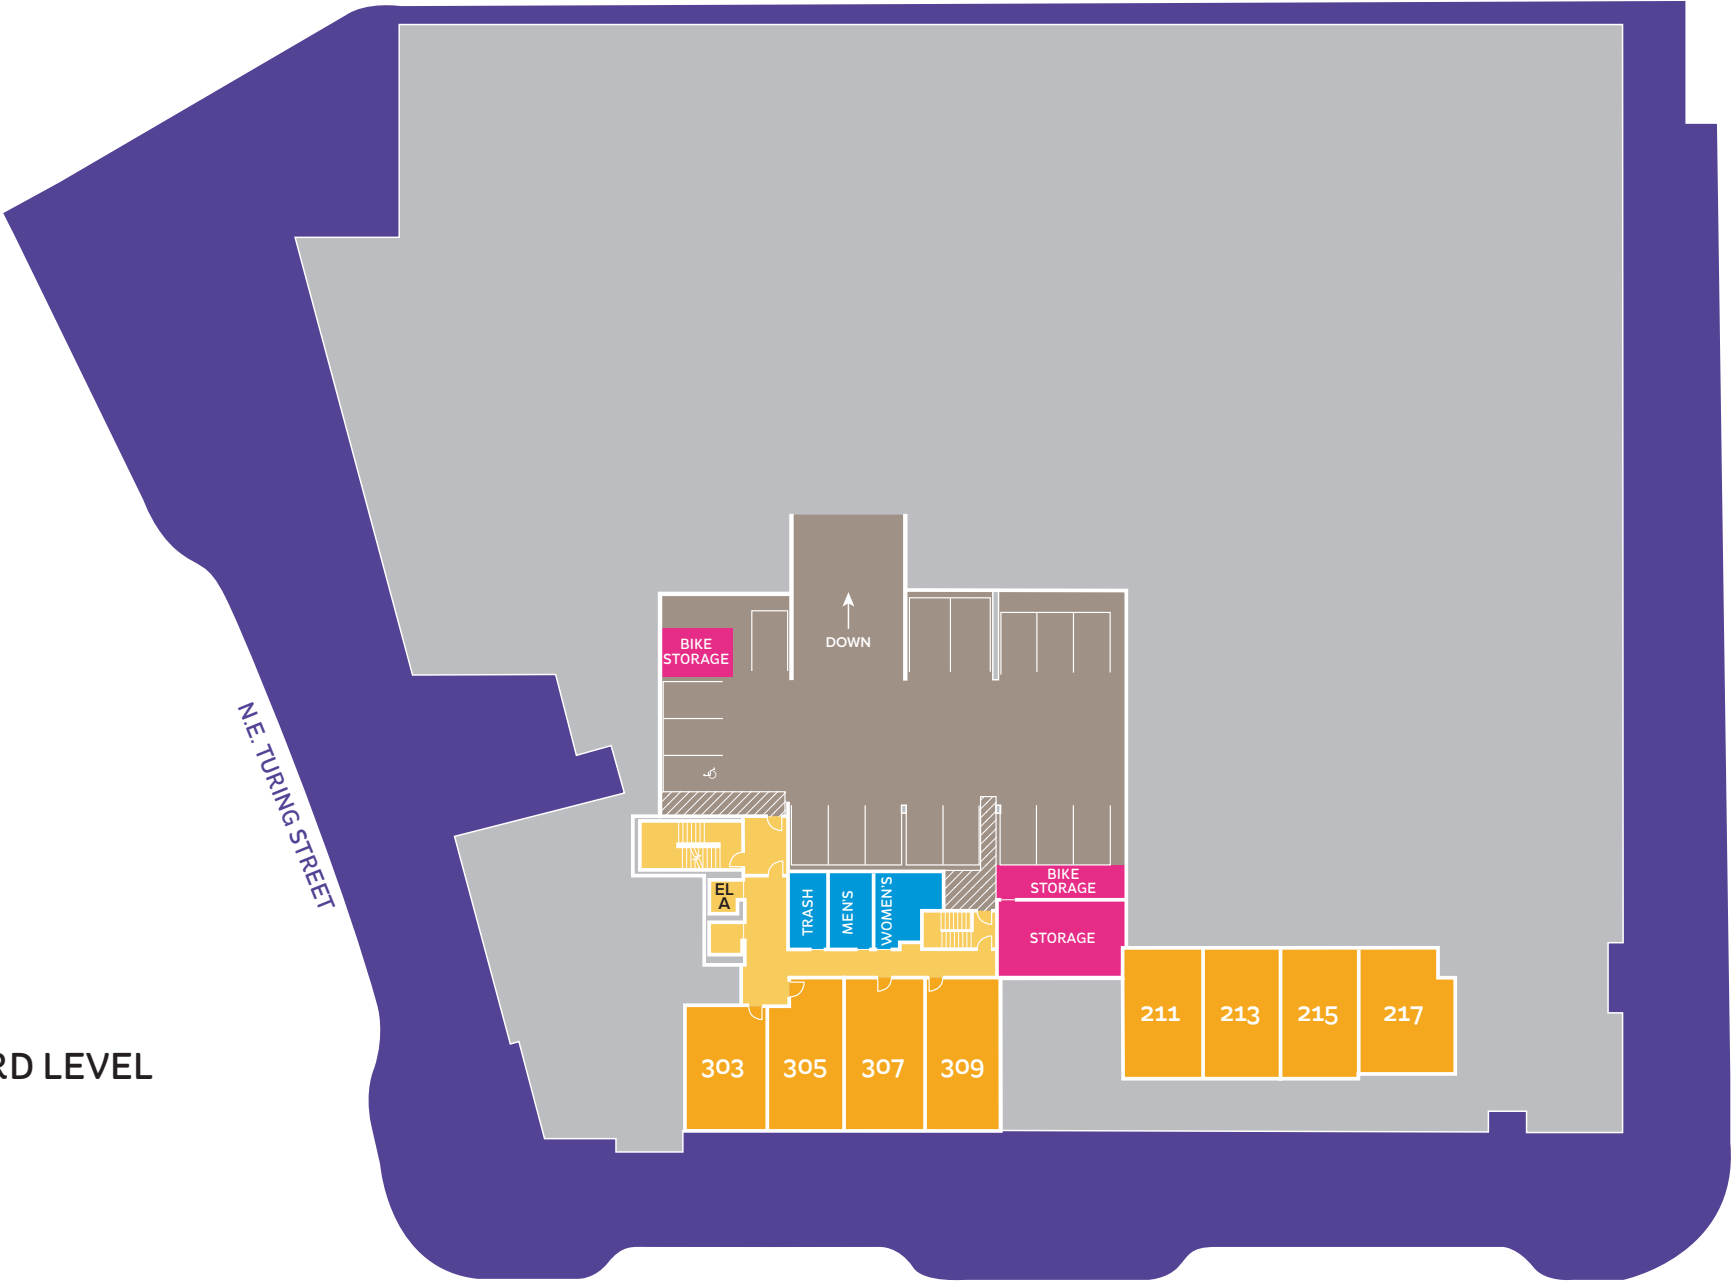

This plan is intended for illustrative purposes only.

PARKING LEVEL

Esterra Park

15301 Turing Street NE • Redmond, WA 98052

We would like to take you on a standard tour route that may include a model apartment and many community amenities. If you wish to alter this route, see a specific apartment or see other community features, we can do so upon request.

This plan is intended for illustrative purposes only.

2ND LEVEL

Esterra Park

15301 Turing Street NE • Redmond, WA 98052

We would like to take you on a standard tour route that may include a model apartment and many community amenities. If you wish to alter this route, see a specific apartment or see other community features, we can do so upon request.

This plan is intended for illustrative purposes only.

GRAHAM AVENUE N.E.

N.E. TURING STREET

N.E. THOPPER WAY

CALDER AVENUE N.E.

3RD LEVEL

Esterra Park

15301 Turing Street NE • Redmond, WA 98052