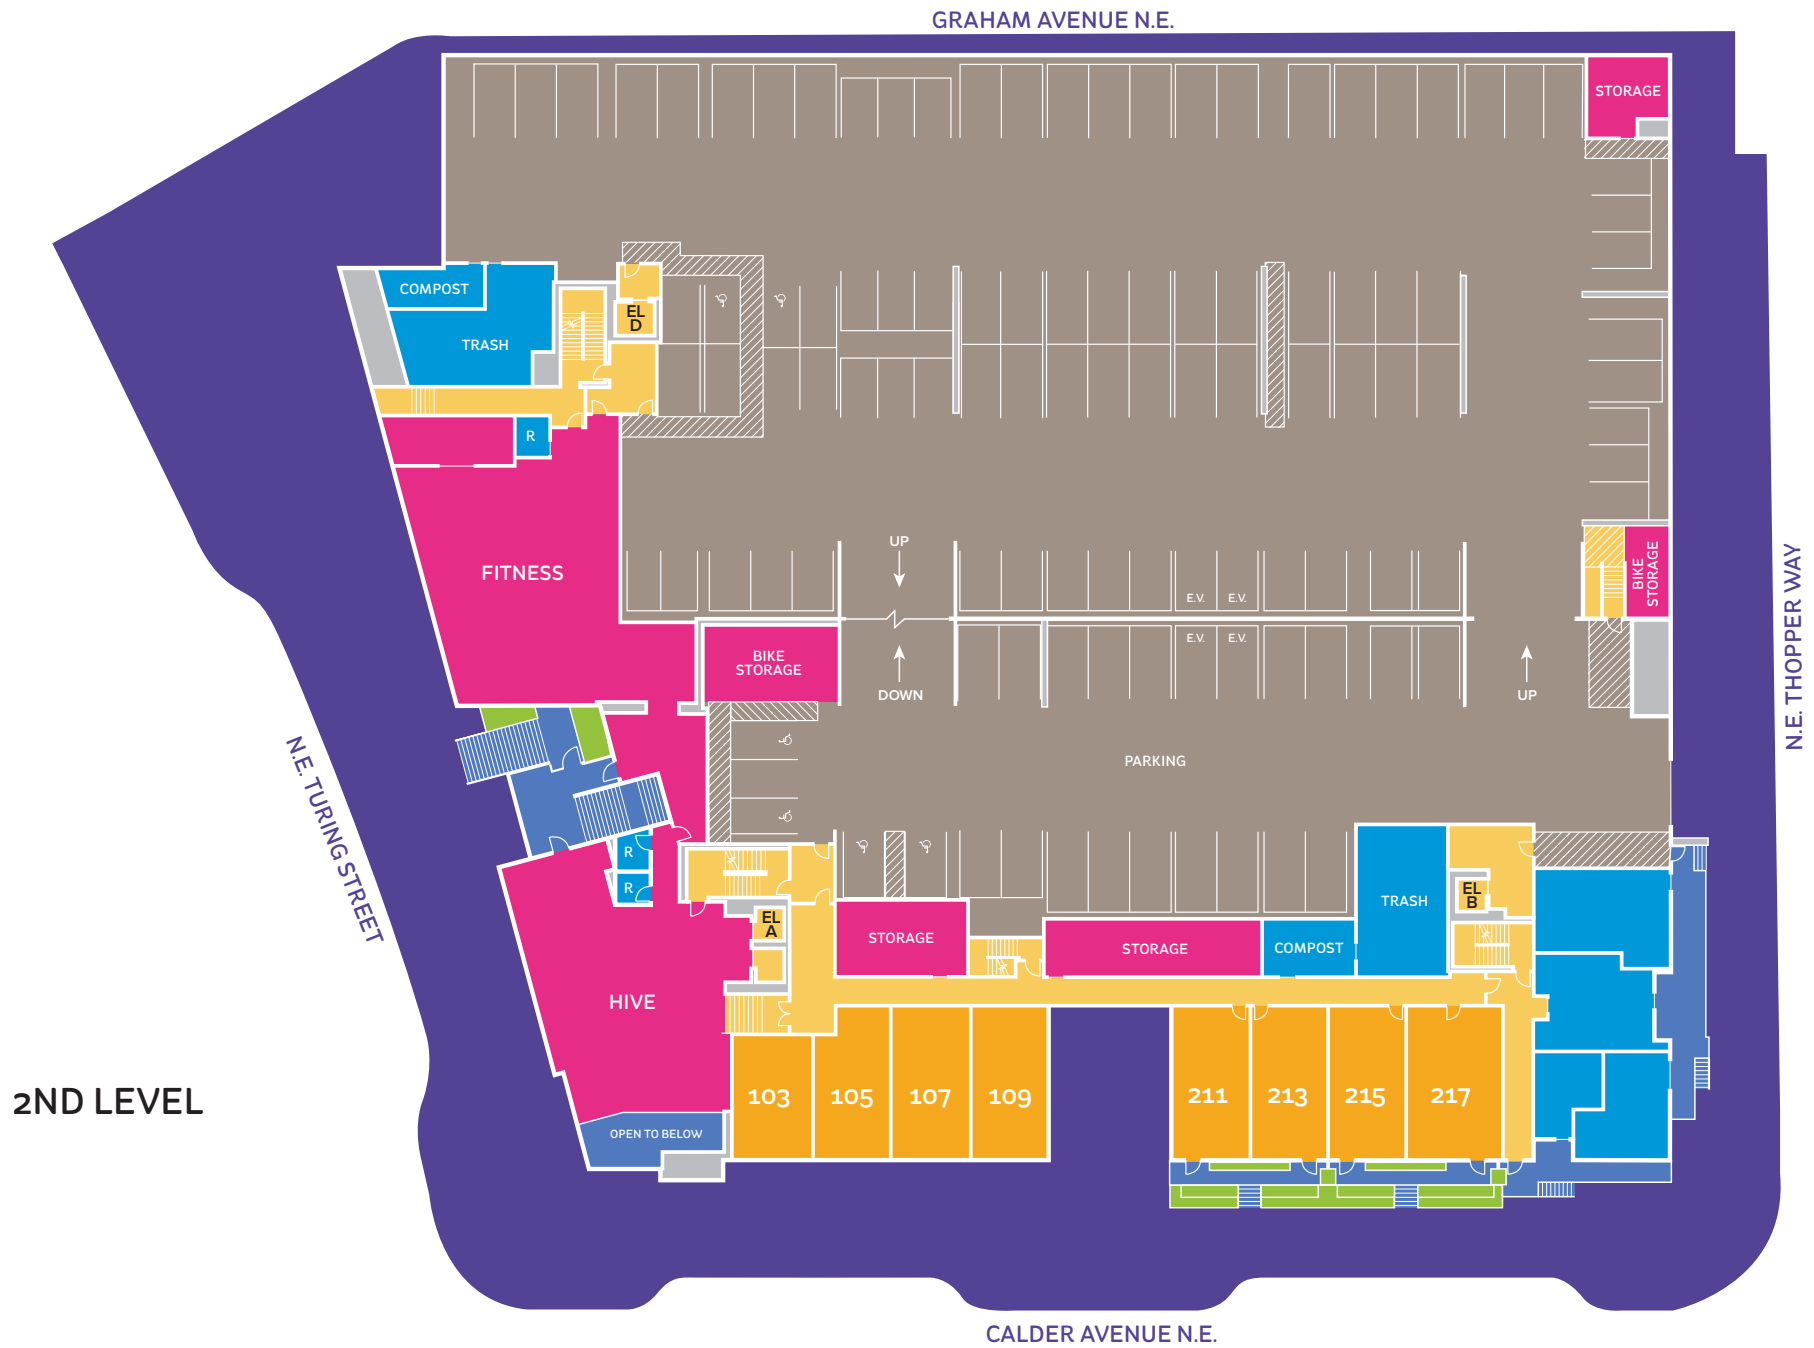

This plan is intended for illustrative purposes only.

PARKING LEVEL

Esterra Park

15301 Turing Street NE • Redmond, WA 98052

We would like to take you on a standard tour route that may include a model apartment and many community amenities. If you wish to alter this route, see a specific apartment or see other community features, we can do so upon request.

This plan is intended for illustrative purposes only.

2ND LEVEL

Esterra Park

15301 Turing Street NE • Redmond, WA 98052

We would like to take you on a standard tour route that may include a model apartment and many community amenities. If you wish to alter this route, see a specific apartment or see other community features, we can do so upon request.