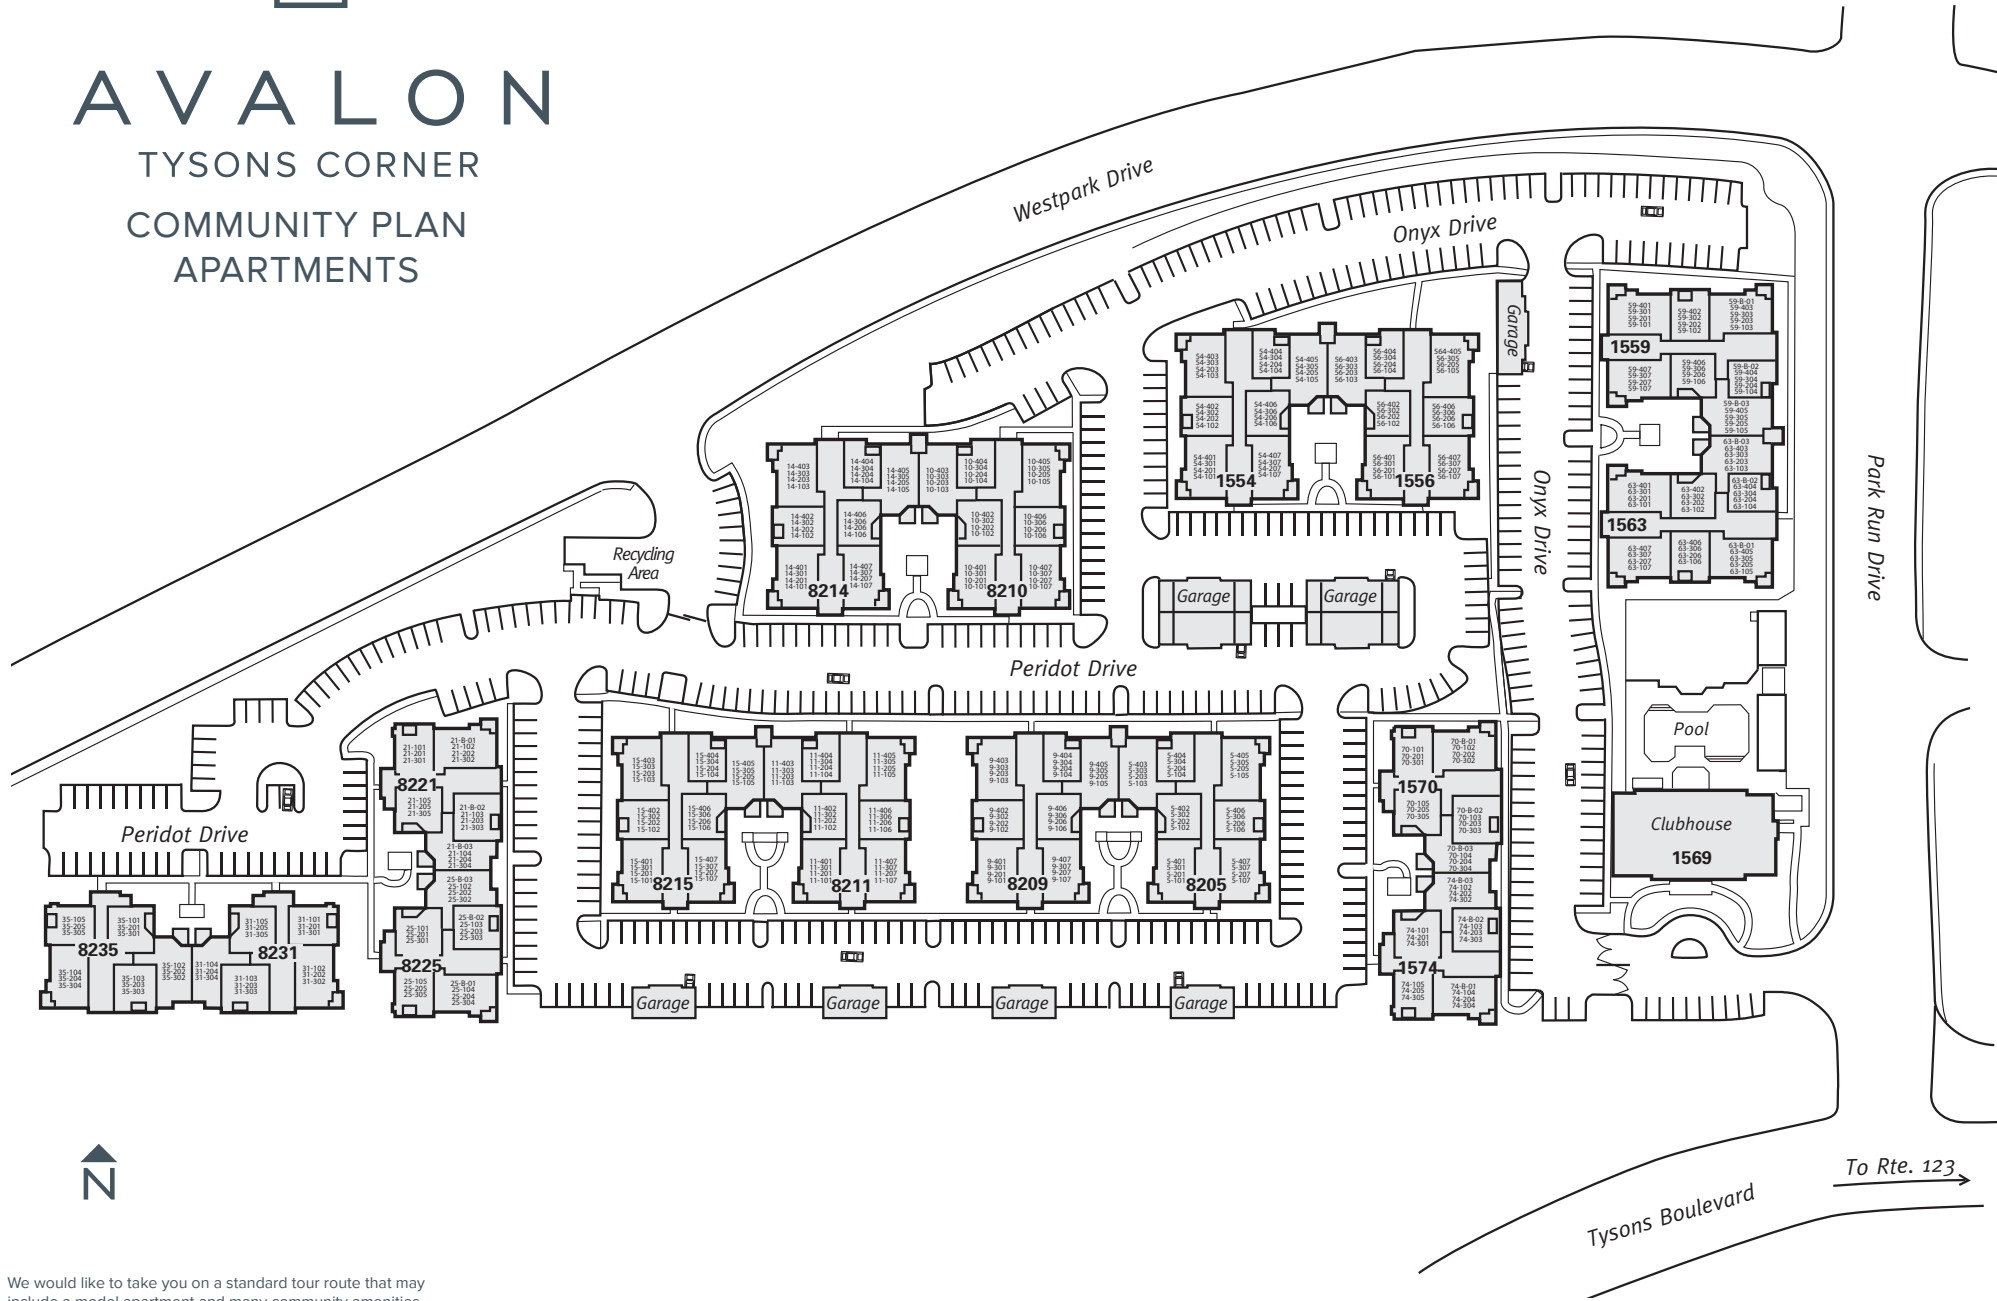

AVALON

TYSONS CORNER
COMMUNITY PLAN
APARTMENTS

We would like to take you on a standard tour route that may include a model apartment and many community amenities. If you wish to alter this route, see a specific apartment or see other community features, we can do so upon request.

This plan is intended for illustrative purposes only.

1569 ONYX DRIVE • MCLEAN, VA 22102 • 703-821-9191

AVALON

TYSONS CORNER
COMMUNITY PLAN
TOWNHOMES

We would like to take you on a standard tour route that may include a model apartment and many community amenities. If you wish to alter this route, see a specific apartment or see other community features, we can do so upon request.

This plan is intended for illustrative purposes only.

WELCOME TO AVALON TYSONS CORNER

Parking Space # _____

Mailbox # _____

Storage # _____

	LEASING OFFICE & AMENITY AREA		TRASH AND RECYCLING		PACKAGE PICK UP		MAIL ROOM
	DRY CLEANING DROP OFF		PET AREA		PARKING		