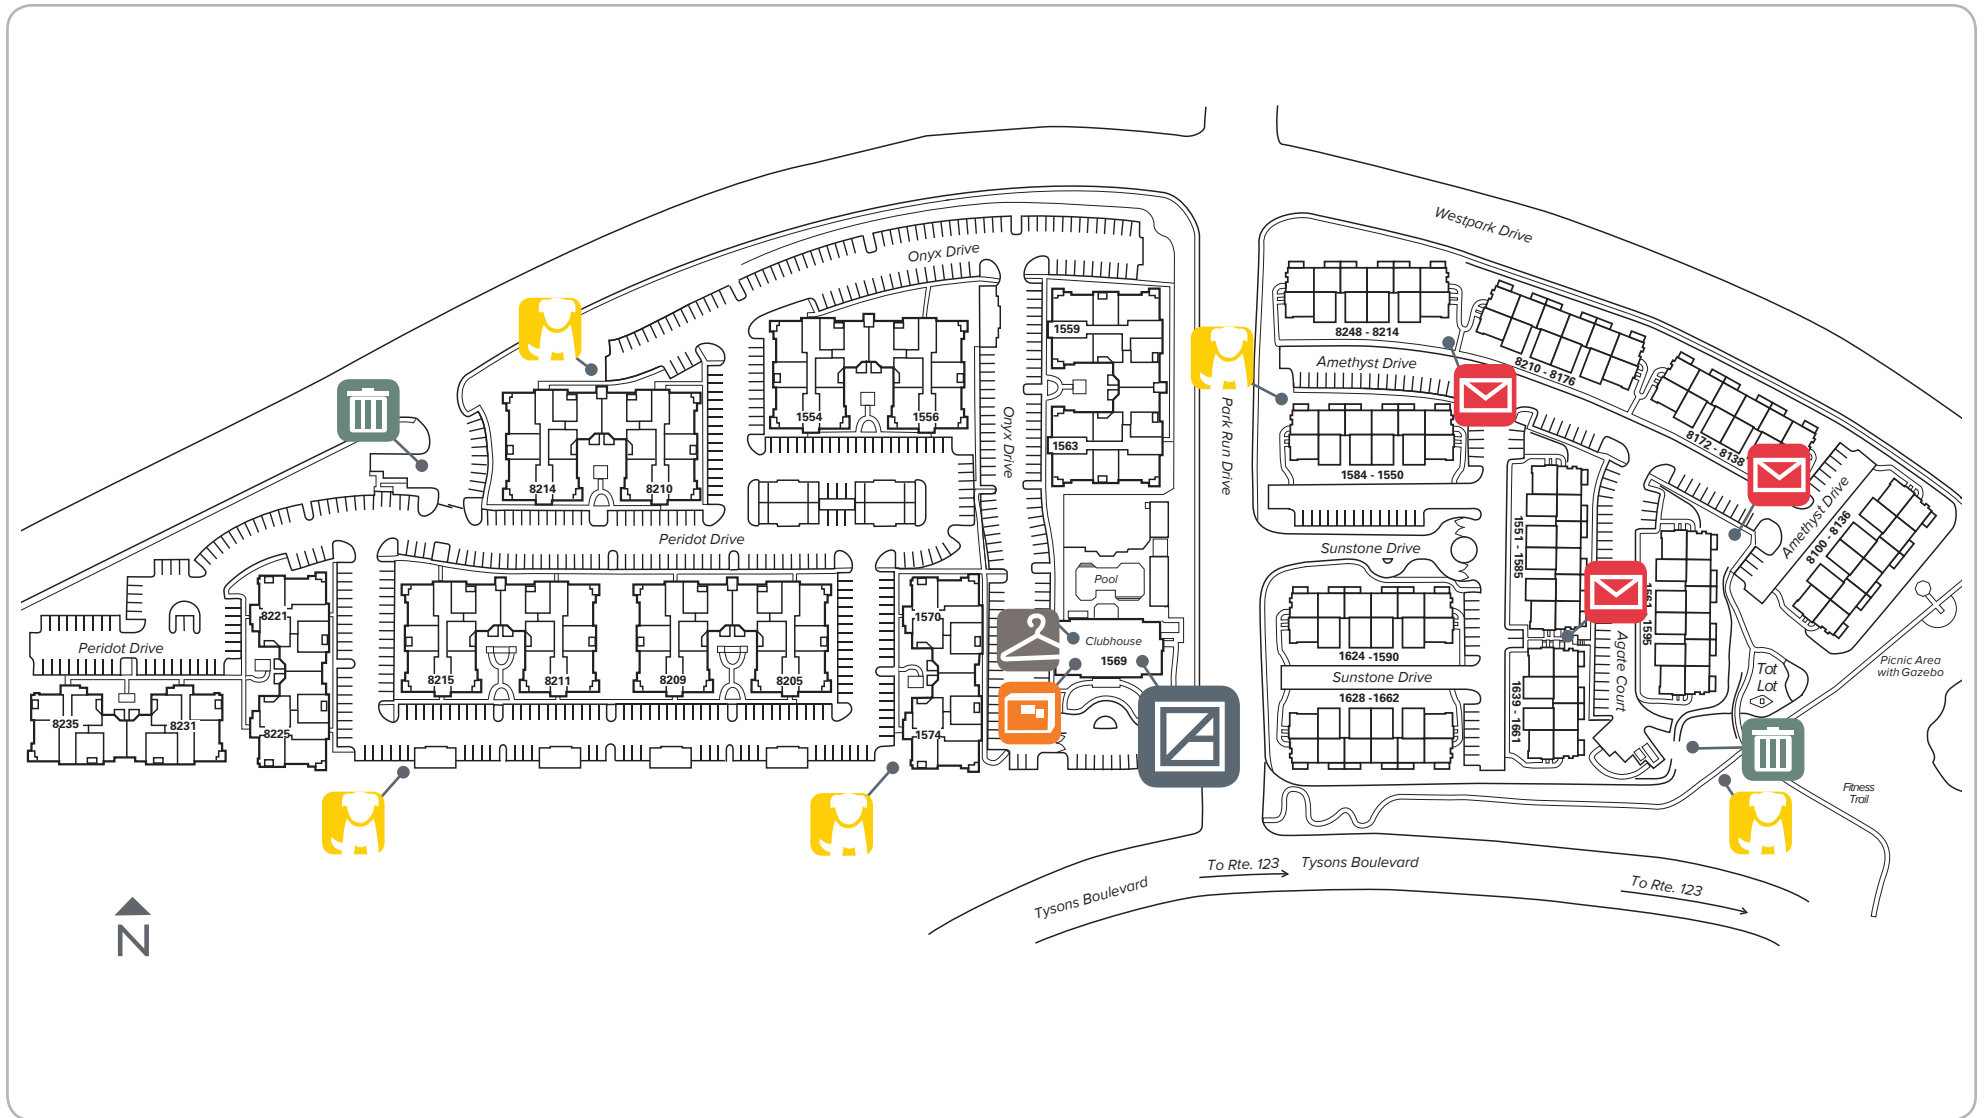

AVALON

TYSONS CORNER
COMMUNITY PLAN
APARTMENTS

We would like to take you on a standard tour route that may include a model apartment and many community amenities. If you wish to alter this route, see a specific apartment or see other community features, we can do so upon request.

This plan is intended for illustrative purposes only.

1569 ONYX DRIVE • MCLEAN, VA 22102 • 703-821-9191

AVALON

TYSONS CORNER
COMMUNITY PLAN
TOWNHOMES

We would like to take you on a standard tour route that may include a model apartment and many community amenities. If you wish to alter this route, see a specific apartment or see other community features, we can do so upon request.

This plan is intended for illustrative purposes only.

WELCOME TO AVALON TYSONS CORNER

Parking Space # _____

Mailbox # _____

Storage # _____

	LEASING OFFICE & AMENITY AREA		TRASH AND RECYCLING		PACKAGE PICK UP		MAIL ROOM
	DRY CLEANING DROP OFF		PET AREA		PARKING		