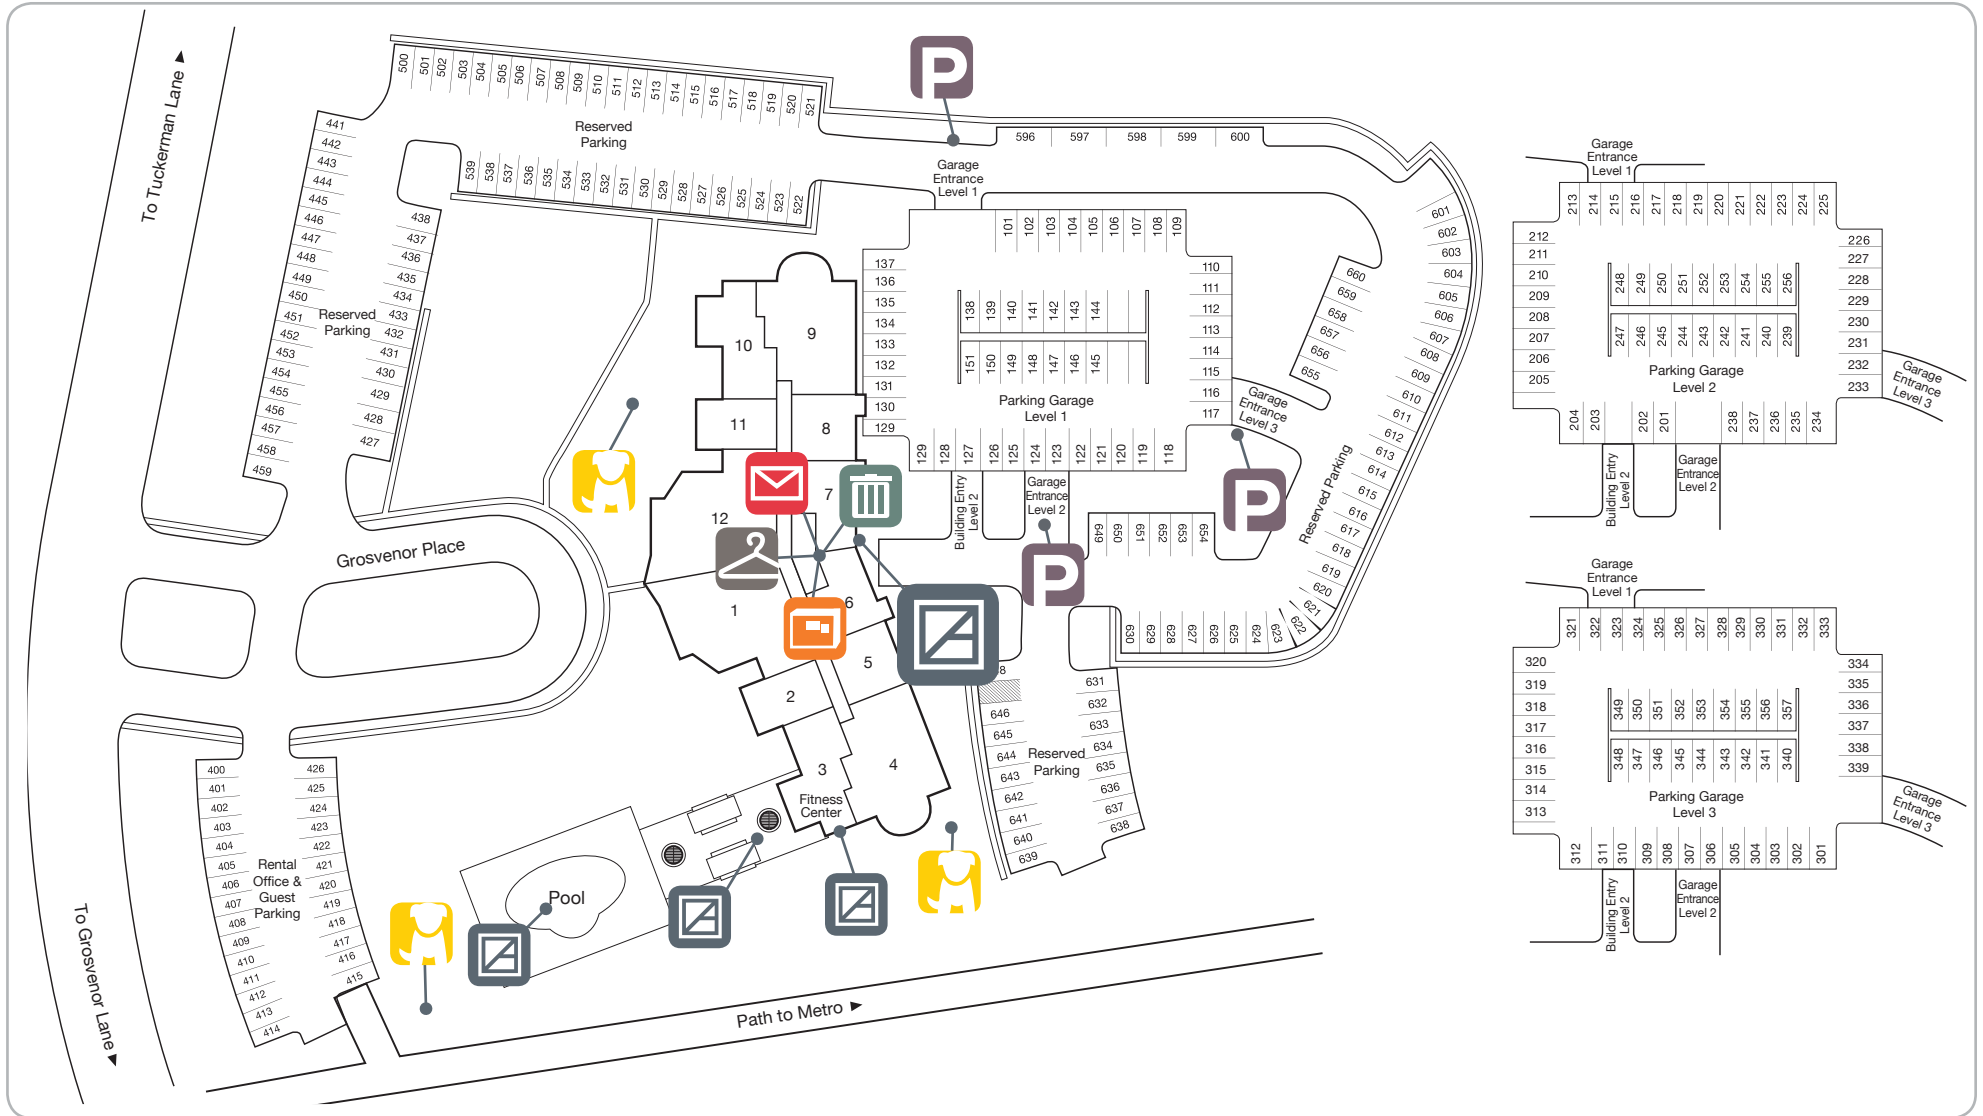

AVALON

GROSVENOR TOWER

COMMUNITY PLAN

We would like to take you on a standard tour route that may include a model apartment and many community amenities. If you wish to alter this route, see a specific apartment or See other community features, we can do so upon request.

This plan is intended for illustrative purposes only.

WELCOME TO AVALON GROSVENOR TOWER

Parking Space # _____	LEASING OFFICE & AMENITY AREA	TRASH AND RECYCLING	PACKAGE PICK UP	MAIL ROOM	
Mailbox # _____	DRY CLEANING DROP OFF	PET AREA	GARAGE PARKING		
Storage # _____					